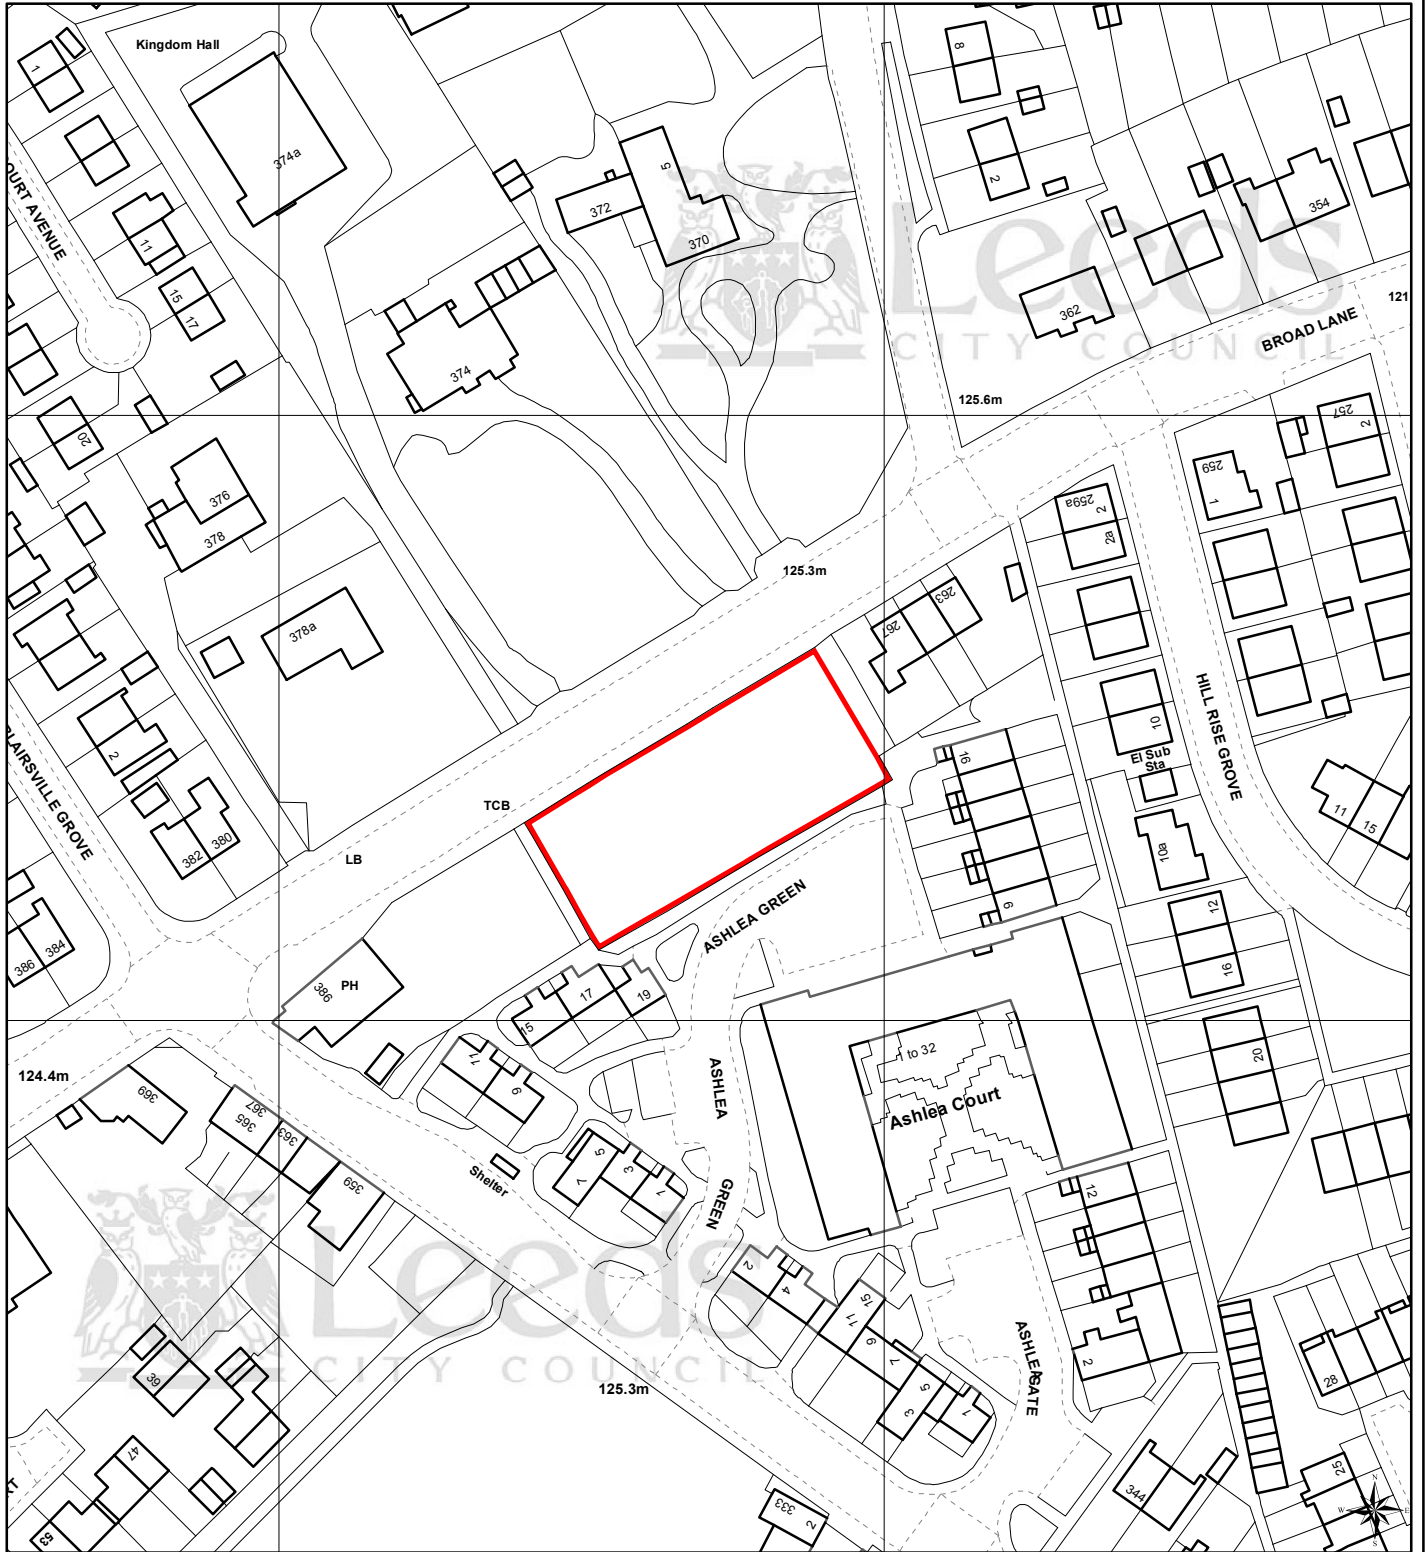

APPENDIX 1 SITE LOCATION PLAN

**LAND AT
BROAD LANE
BRAMLEY**

© Crown Copyright and database right 2014
Ordnance Survey LA100019567

PREP BY M. CHRISTIAN
 DATE SAVED: 13/05/2014
 OS No SE2435NW
 SCALE 1:1,250
 PLAN No 9884/A